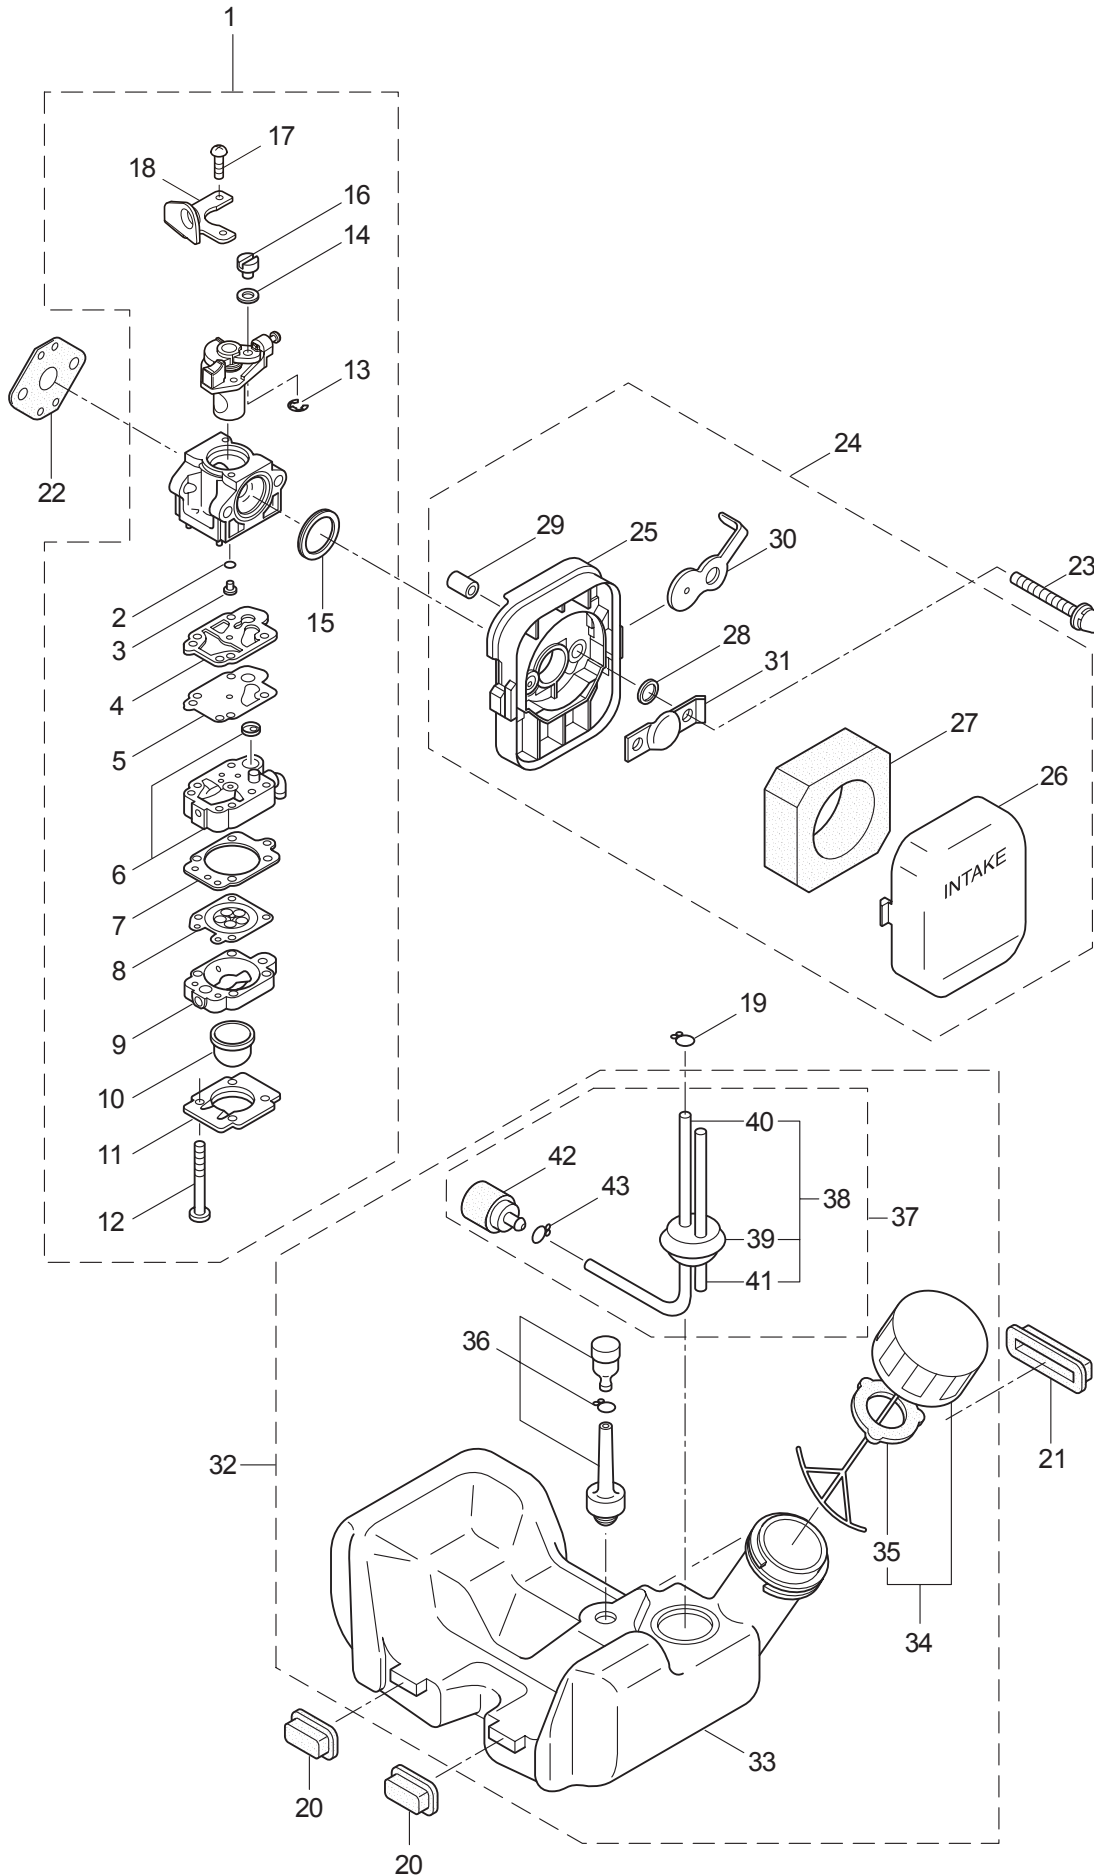

4. MX33
CARBURETOR, FUEL TANK

Ref.No.	Part No.
4-1	284085
4-2	261871
4-3	266175
4-4	262995
4-5	262994
4-6	263739
4-7	262993
4-8	261873
4-9	262991
4-10	261874
4-11	262992
4-12	262996
4-13	261876
4-14	264678
4-15	261657
4-16	261658
4-17	261875
4-18	264677
4-19	261117
4-20	261118
4-21	261119
4-22	261864
4-23	264016
4-24	262902
4-25	263005
4-26	262998
4-27	263006
4-28	263000
4-29	263001
4-30	263007
4-31	263003
4-32	268141
4-33	261965
4-34	262726
4-35	261105
4-36	261696
4-37	265752
4-38	264031
4-39	261115
4-40	261690
4-41	263038
4-42	264653
4-43	261117